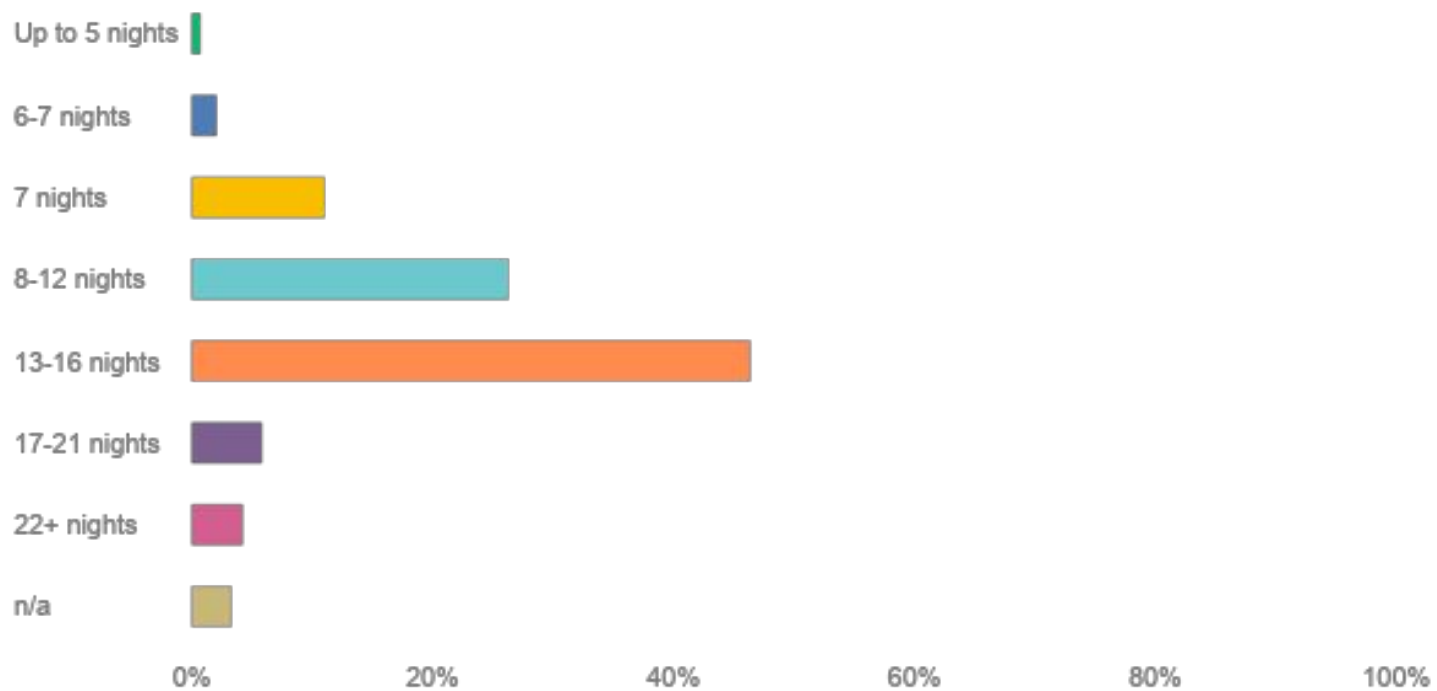

Reasons for choosing a cruise? (tick up to 3)

What inspires you to choose a new destination for a cruise? (tick up to 3)

How do you research a cruise idea? (tick all that apply)

What's your dream cruise destination?

How important is sustainability to your holiday decisions?

Which size of cruise do you prefer?

Are you interested in taking your pets on a cruise?

Your preferred departure point for your cruise:

Board Basis

Do you typically buy a drinks package?

Cabin choice - what do you mostly choose?

Preference for length of cruise

Type of cruise