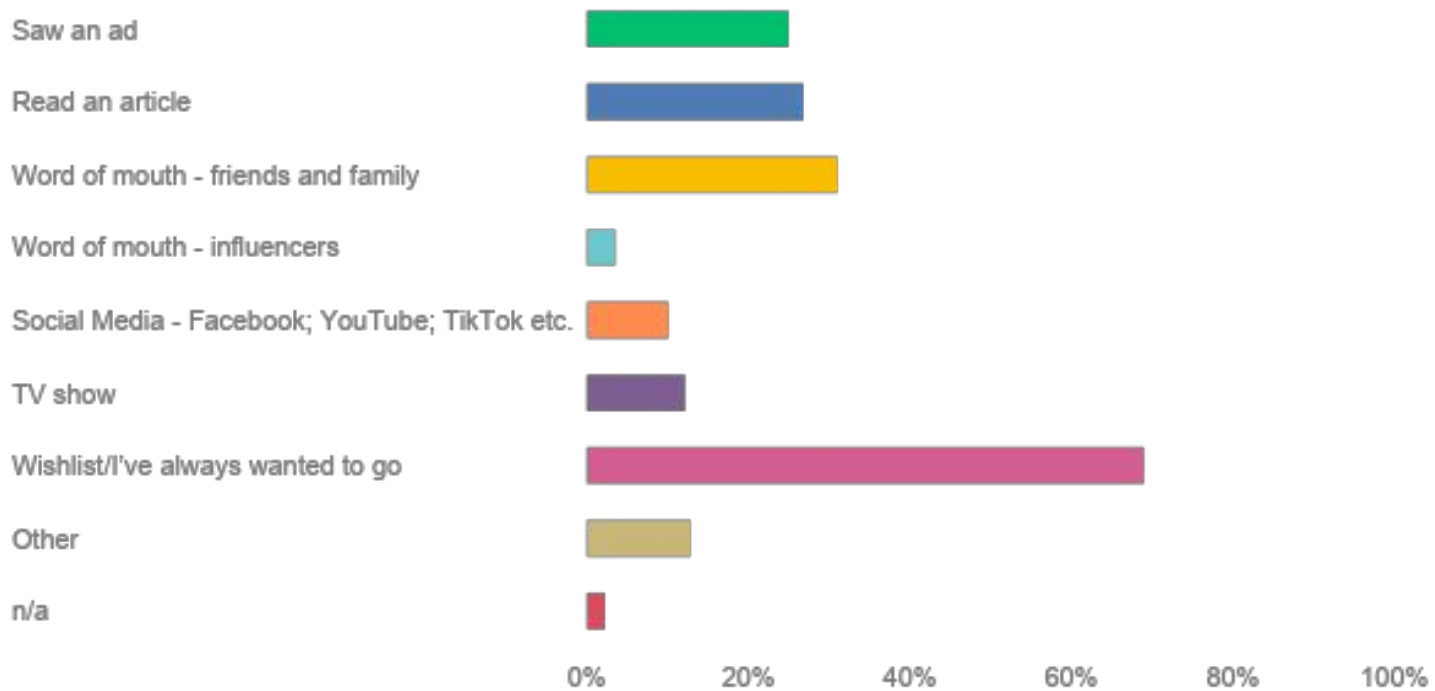

Iglu Cruise Survey September 2024

Wednesday, October 30, 2024

How many holidays a year do you take in total - of any type?

How many times have you cruised?

When did you start cruising?

What is your typical party size when you cruise?

Reasons for choosing a cruise? (tick up to 3)

What inspires you to choose a new destination for a cruise? (tick up to 3)

How do you research a cruise idea? (tick all that apply)

What's your dream cruise destination?

How important is sustainability to your holiday decisions?

Which size of cruise do you prefer?

Are you interested in taking your pets on a cruise?

Your preferred departure point for your cruise:

Board Basis