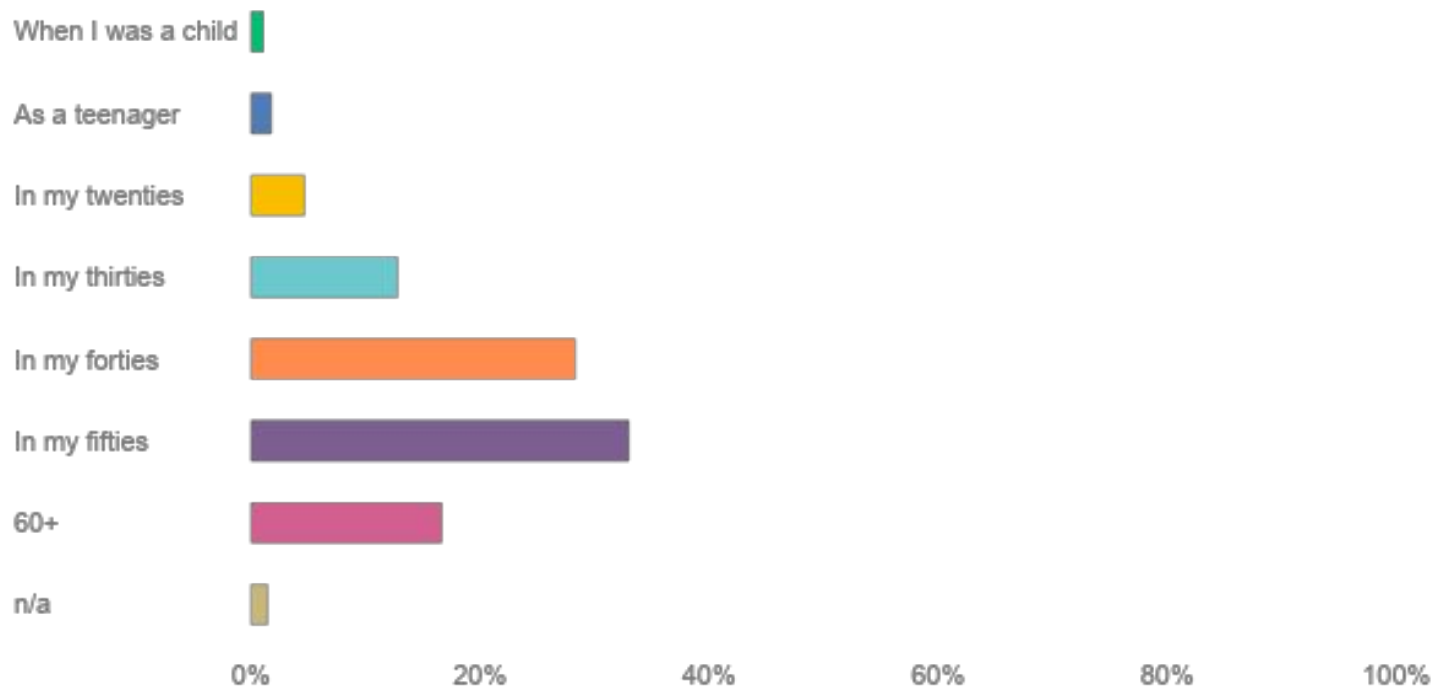

Iglu Cruise Survey September 2024

Wednesday, October 30, 2024

How many holidays a year do you take in total - of any type?

How many times have you cruised?

When did you start cruising?

What is your typical party size when you cruise?

Reasons for choosing a cruise? (tick up to 3)

What inspires you to choose a new destination for a cruise? (tick up to 3)

How do you research a cruise idea? (tick all that apply)

What's your dream cruise destination?