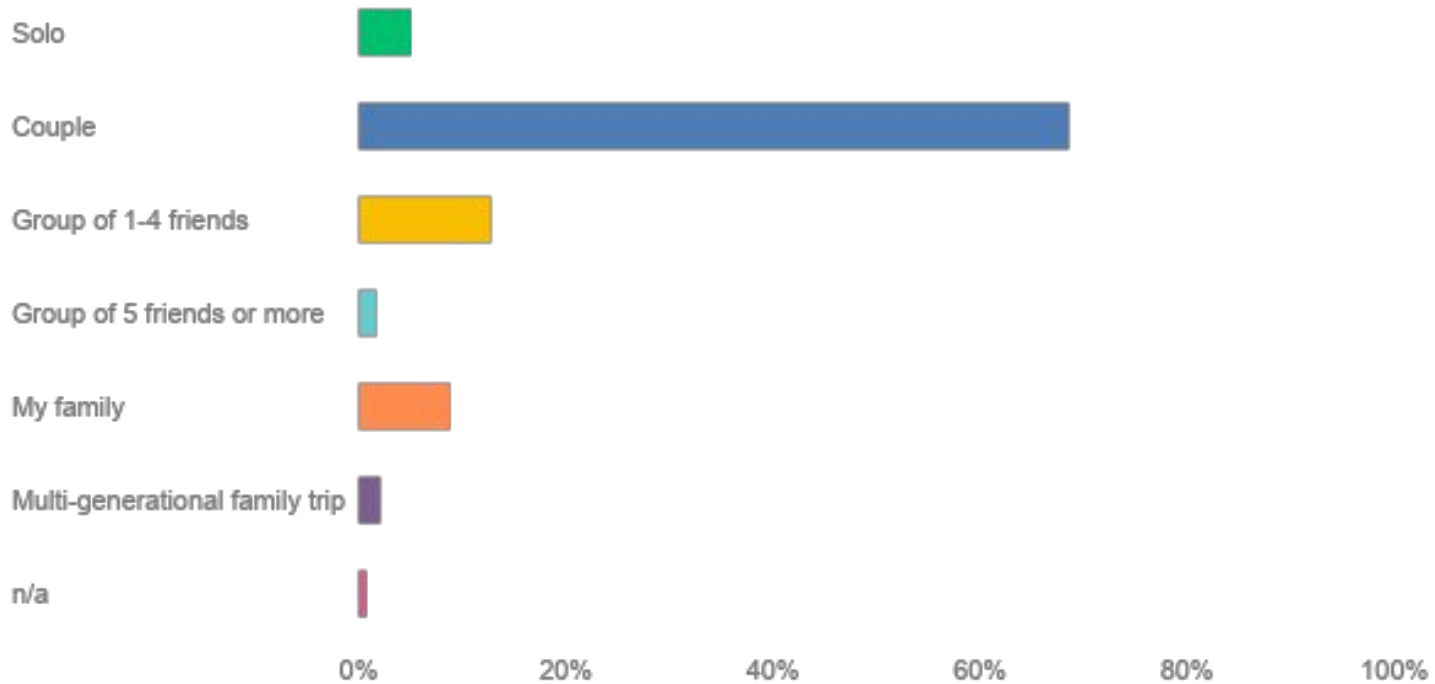

Iglu Cruise Survey September 2024

Wednesday, October 30, 2024

How many holidays a year do you take in total - of any type?

How many times have you cruised?

When did you start cruising?

What is your typical party size when you cruise?

Reasons for choosing a cruise? (tick up to 3)

What inspires you to choose a new destination for a cruise? (tick up to 3)

How do you research a cruise idea? (tick all that apply)

What's your dream cruise destination?

How important is sustainability to your holiday decisions?

Which size of cruise do you prefer?

Are you interested in taking your pets on a cruise?

Your preferred departure point for your cruise:

Board Basis