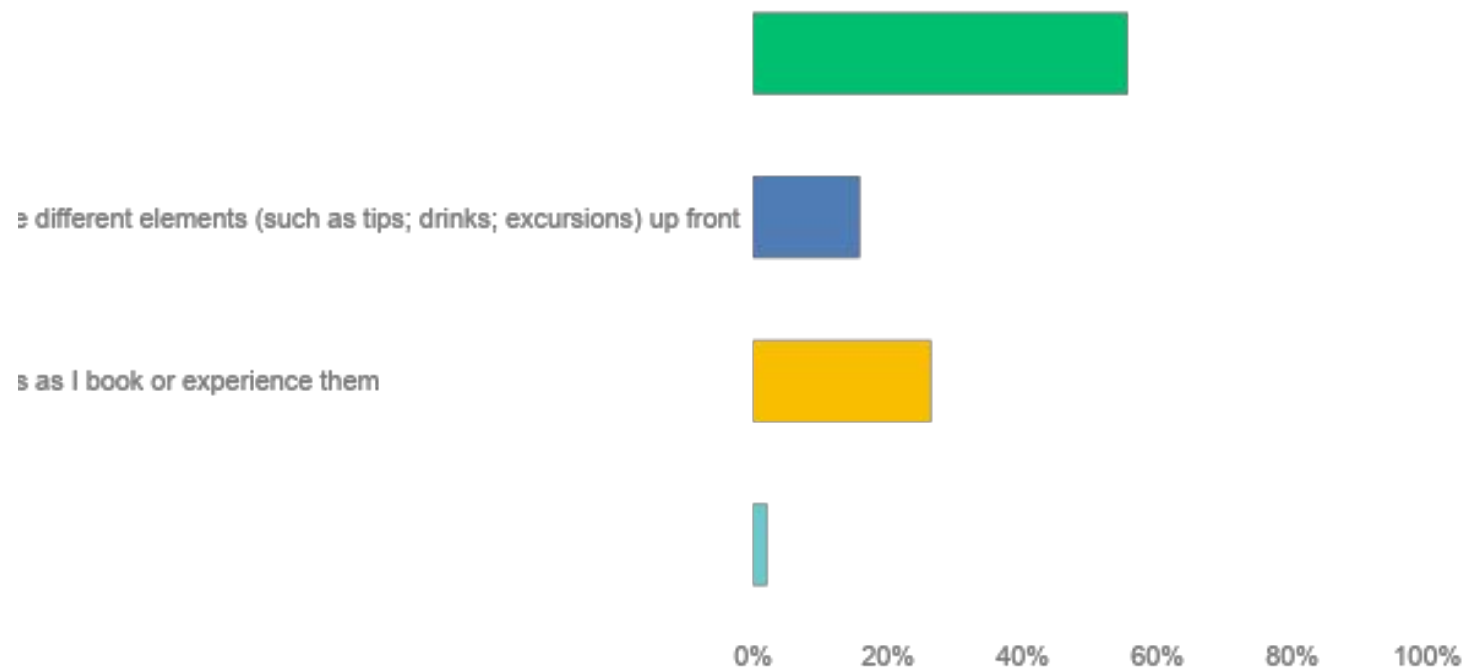

How important is sustainability to your holiday decisions?

Which size of cruise do you prefer?

Are you interested in taking your pets on a cruise?

Your preferred departure point for your cruise:

Board Basis

Do you typically buy a drinks package?

Cabin choice - what do you mostly choose?

Preference for length of cruise

Type of cruise