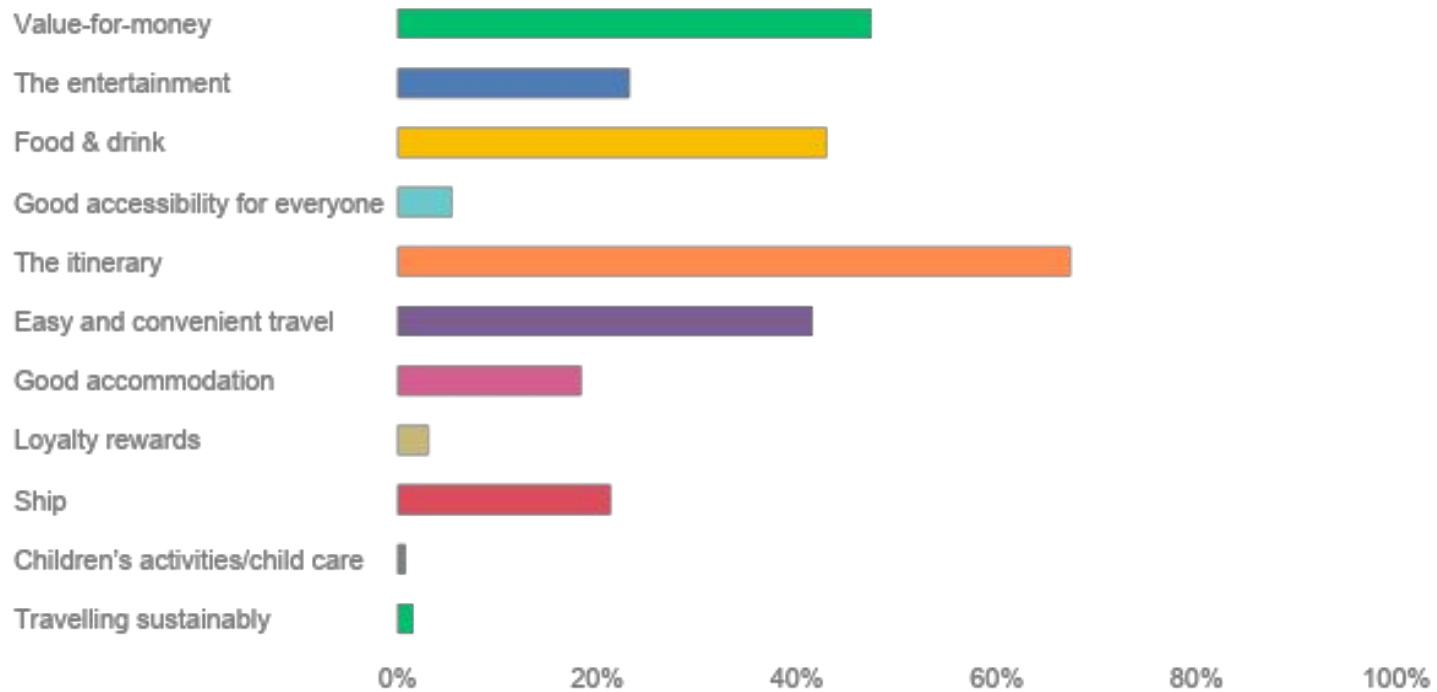

Iglu Cruise Survey September 2024

Wednesday, October 30, 2024

How many holidays a year do you take in total - of any type?

How many times have you cruised?

When did you start cruising?

What is your typical party size when you cruise?

Reasons for choosing a cruise? (tick up to 3)

What inspires you to choose a new destination for a cruise? (tick up to 3)

How do you research a cruise idea? (tick all that apply)

What's your dream cruise destination?

How important is sustainability to your holiday decisions?

Which size of cruise do you prefer?

Are you interested in taking your pets on a cruise?

Your preferred departure point for your cruise:

Board Basis

Do you typically buy a drinks package?

Cabin choice - what do you mostly choose?

Preference for length of cruise

Type of cruise