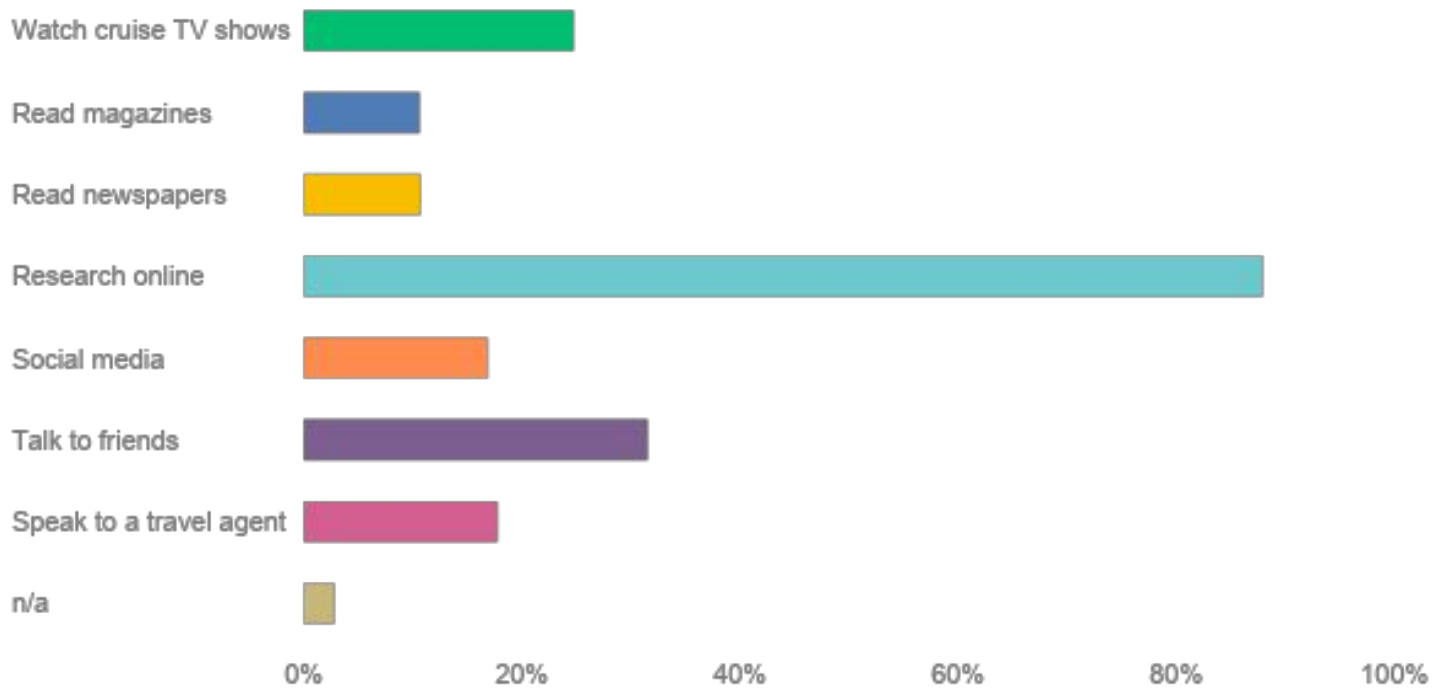

Iglu Cruise Survey September 2024

Wednesday, October 30, 2024

How many holidays a year do you take in total - of any type?

How many times have you cruised?

When did you start cruising?

What is your typical party size when you cruise?

Reasons for choosing a cruise? (tick up to 3)

What inspires you to choose a new destination for a cruise? (tick up to 3)

How do you research a cruise idea? (tick all that apply)

What's your dream cruise destination?

How important is sustainability to your holiday decisions?

Which size of cruise do you prefer?

Are you interested in taking your pets on a cruise?

Your preferred departure point for your cruise:

Board Basis