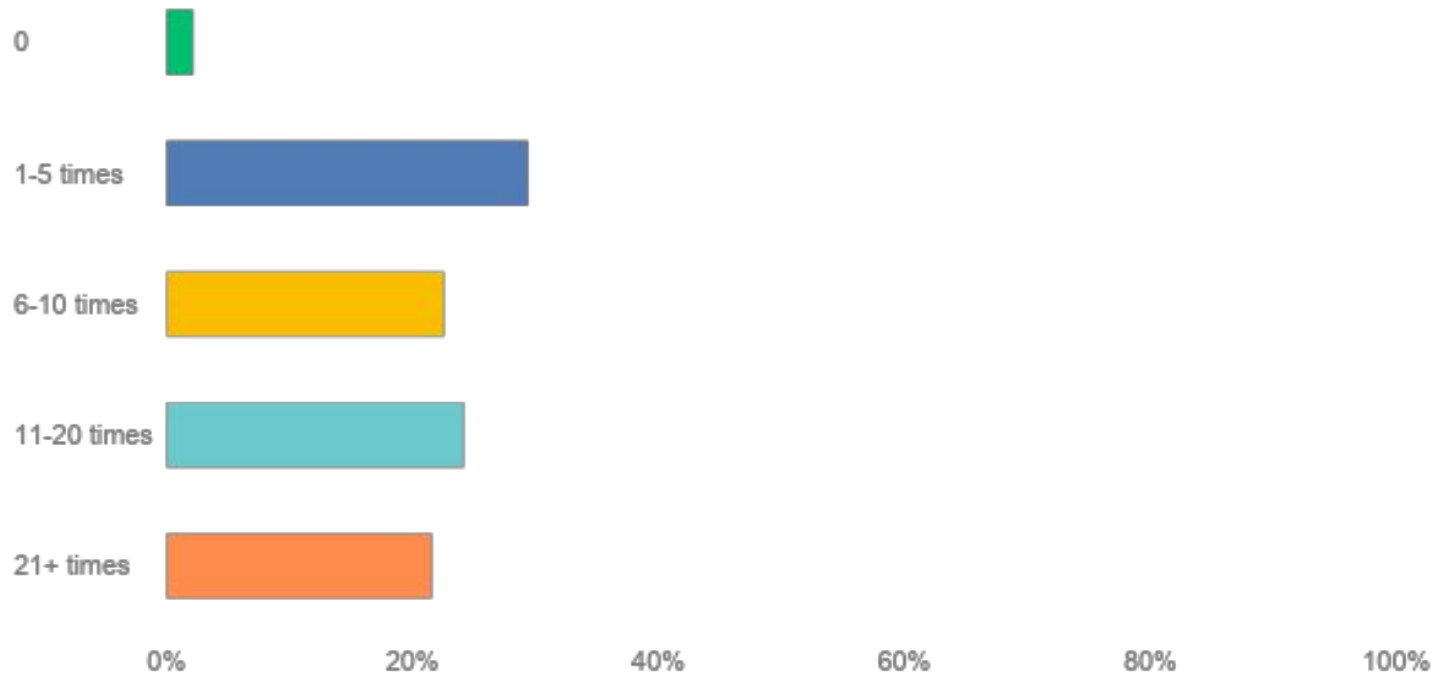

Iglu Cruise Survey September 2024

Wednesday, October 30, 2024

How many holidays a year do you take in total - of any type?

How many times have you cruised?

When did you start cruising?

What is your typical party size when you cruise?

Reasons for choosing a cruise? (tick up to 3)

What inspires you to choose a new destination for a cruise? (tick up to 3)

How do you research a cruise idea? (tick all that apply)

What's your dream cruise destination?